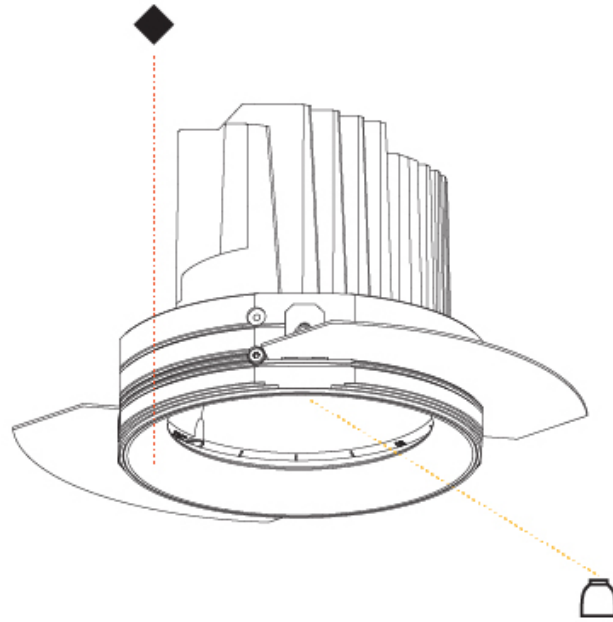

BIONIQ ROUND SEMI ADJUSTABLE TRIMLESS

A35206-

PROJECT

TYPE

SPECIFIER

QUANTITY

DATE

A