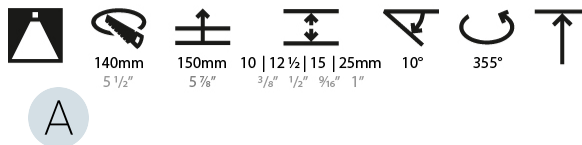

OPTICAL

Reflector°: 10, 16, 36

RATINGS AND CERTIFICATIONS

Certified By: Certified for North American Standards
IP rating: IP20

Ø 136mm 5 ³/₈"

BIONIQ ROUND SEMI ADJUSTABLE TRIMLESS

A35206-

PROJECT